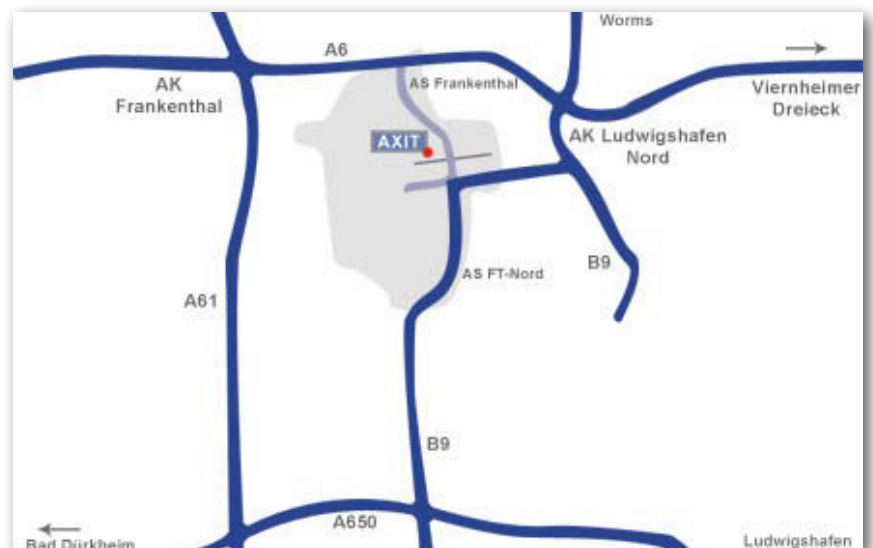

Directions

Have a good trip!

Travelling by car:

Coming from Frankfurt

- Leave the A6 to Saarbrücken at the motorway interchange Ludwigshafen, exit Frankenthal
- Follow the mainstreet through Frankenthal until you reach the traffic-lights just before you would leave city limits (it is the 5th set of traffic lights)
- Turn right into Nachtweideweg (AXIT signposted)
- Entrance to AXIT is located in front of the Tarkett/JM Center. AXIT customer parking is just at the left hand of the entrance.
- Visitors please announce at the entrance of the Tarkett/JM Center. AXIT staff member will pick you up there.

Coming from Karlsruhe / Stuttgart

- Leave the A6 at the motorway interchange Hockenheim and change to the A61 going to Koblenz
- Leave the A61 at the motorway interchange Mutterstadt and change to the A65 going to Frankenthal
- A65 ends into B9
- Leave the B9 using the lane for ‚Frankenthal Nord‘
- Turn right at the very first traffic light into Nachtweideweg
- Entrance to AXIT is located in front of the Tarkett/JM Center. AXIT customer parking is just at the left hand of the entrance.
- Visitors please announce at the entrance of the Tarkett/JM Center. AXIT staff member will pick you up there.